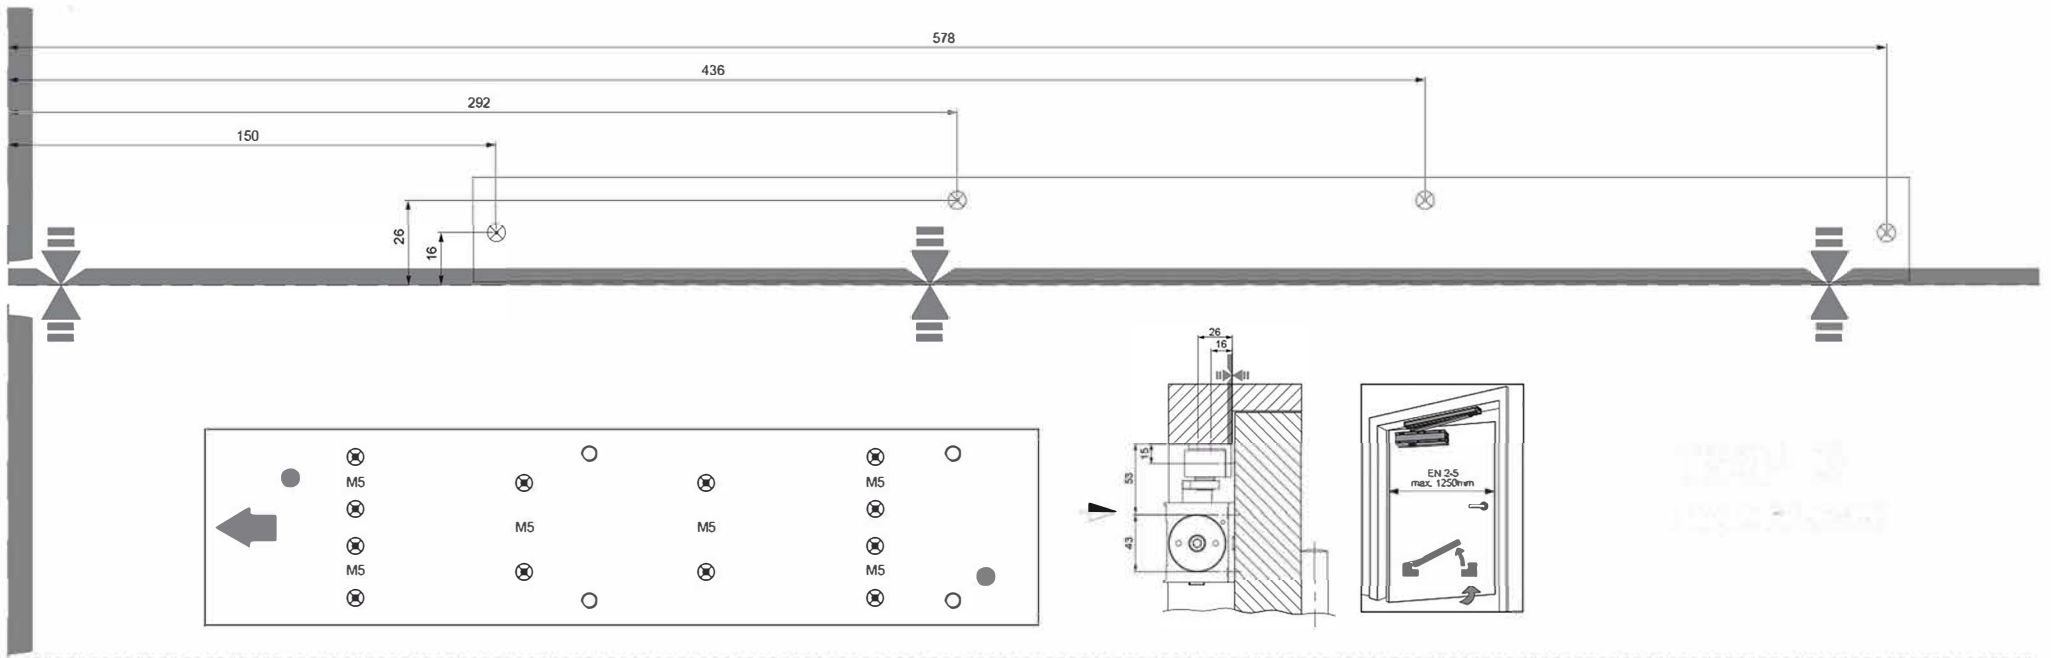

# Briton 2300/2700 Angle Bracket Installation Guide

Note: Not to scale when printed

10411 ZINC-T0016-00