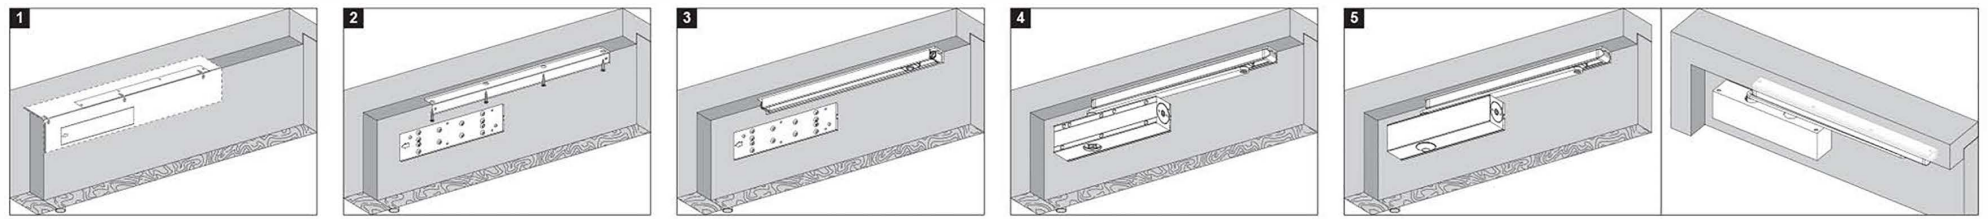

# Briton 2300/2700 Angle Bracket Installation Guide

Note: Not to scale when printed

10411 ZINC-T0016-00