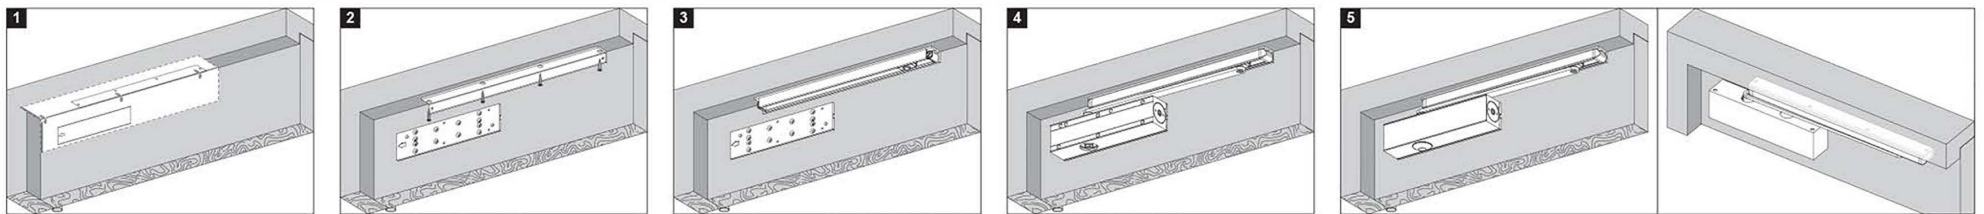

# Briton 2300/2700 Angle Bracket Installation Guide

Note: Not to scale when printed

10411 ZINC-T0016-00