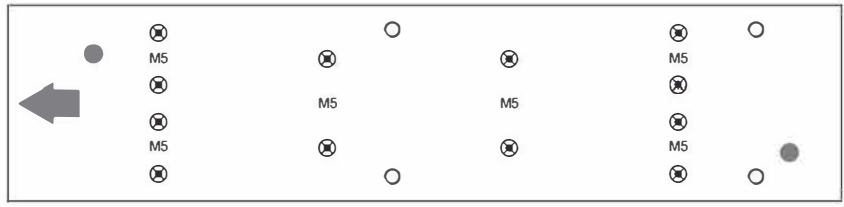

# Briton 2300/2700 Angle Bracket Installation Guide

Note: Not to scale when printed

10411 ZINC-T0016-00