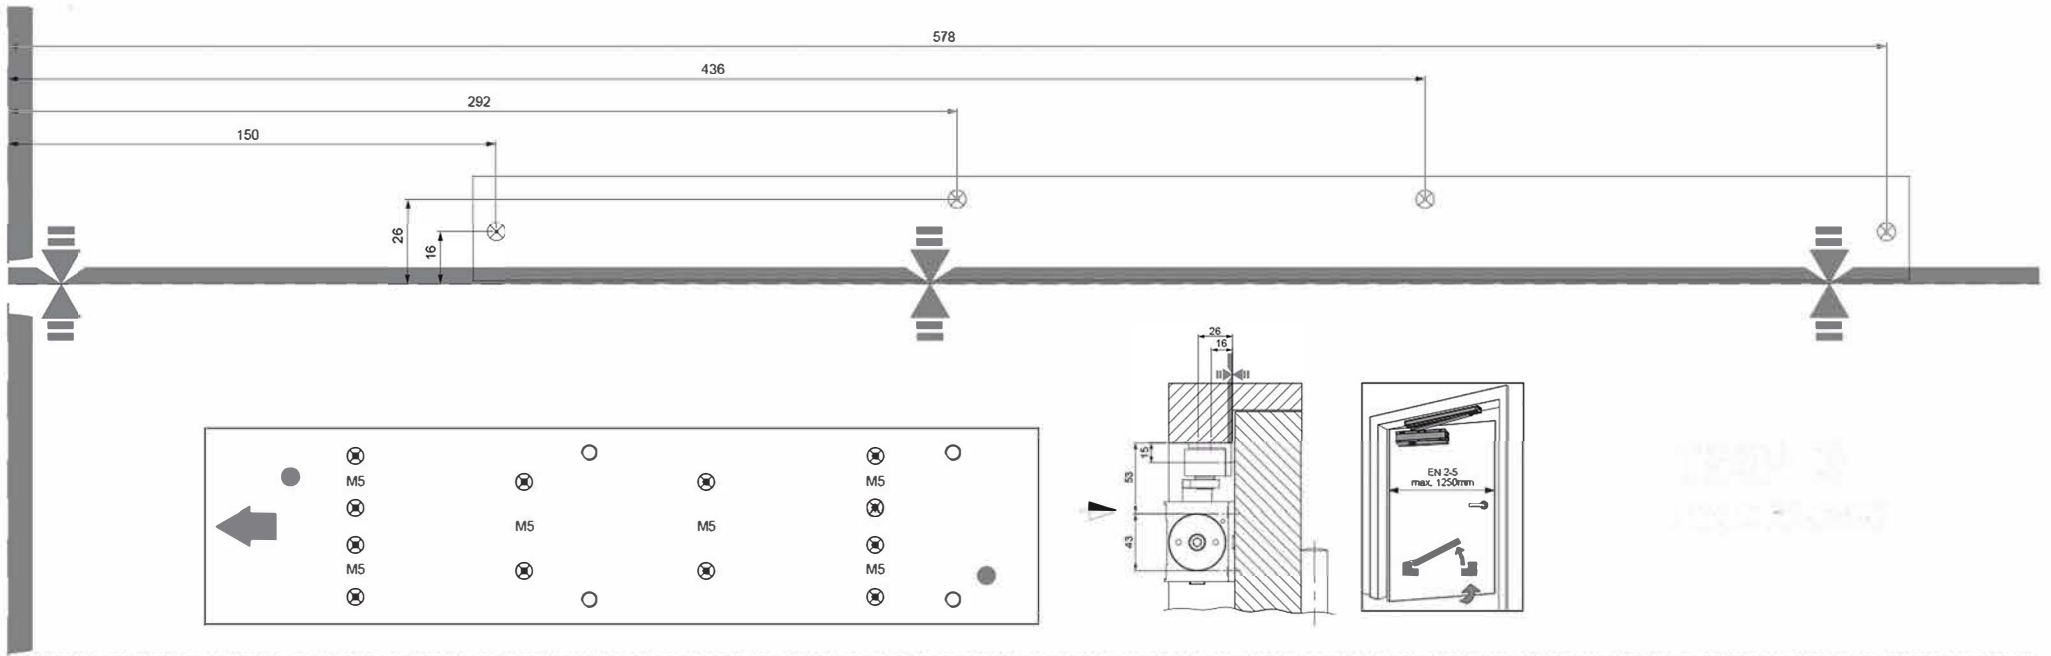

# Briton 2300/2700 Angle Bracket Installation Guide

Note: Not to scale when printed

10411 ZINC-T0016-00